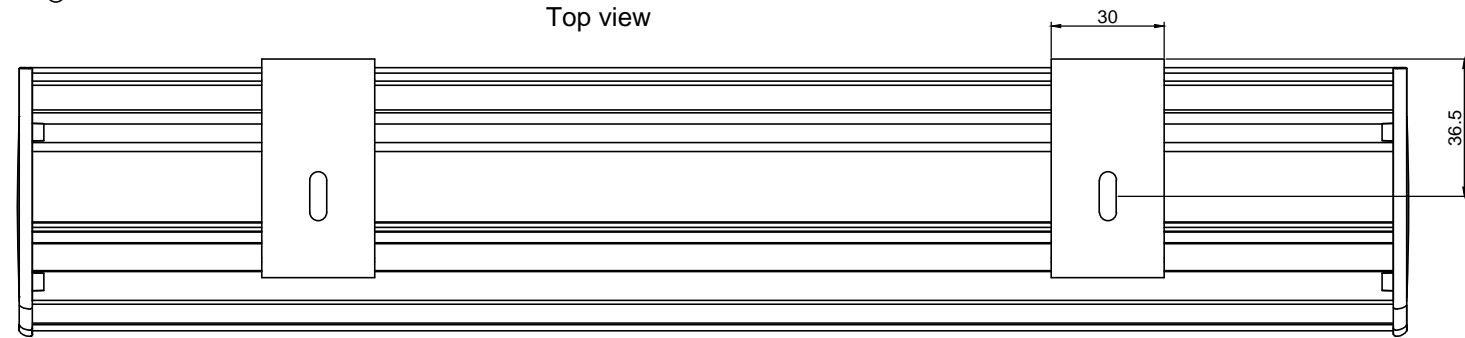

Back view

Top view