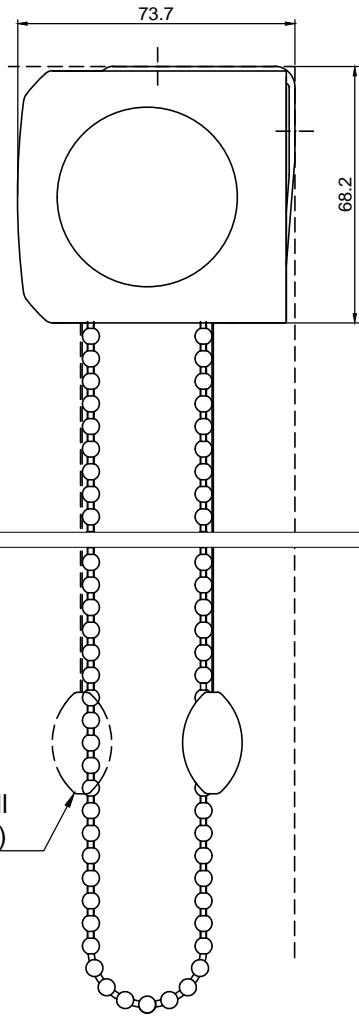

Side view

Front view

Side view

front roll (optional)

Top view

Back view

HunterDouglas

HUNTER DOUGLAS EUROPE B.V. Architectural Projects

Window Coverings	Ceilings	Sun Control	Façades
------------------	----------	-------------	---------

Format:	Scale:	Date:
A3	1 : 2	10-4-2015

Description:
471 EOS S Coffre S1 chainette

Product:
Roller Blind EOS 500

Series:
5-470

Drawing number:
EOS 5-471

Revision:
00