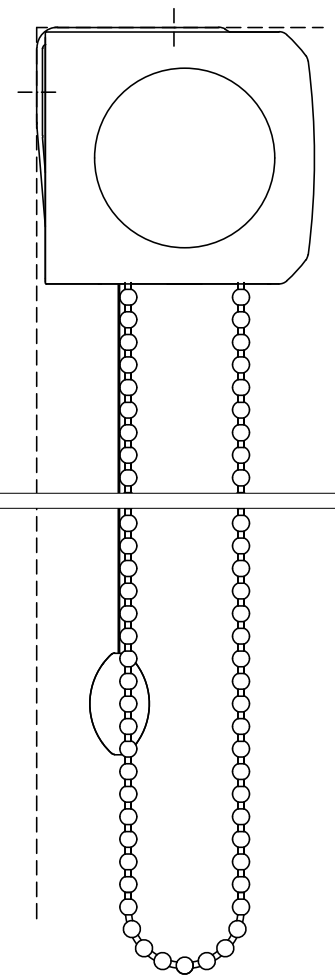

Side view

Front view

Side view

front roll (optional)

Top view

Back view

HunterDouglas

HUNTER DOUGLAS EUROPE B.V. Architectural Projects

Window Coverings	Ceilings	Sun Control	Façades
------------------	----------	-------------	---------

Format:	Scale:	Date:
A3	1 : 2	10-4-2015

Description:
471 EOS S Coffre S1 chainette

Product:
Roller Blind EOS 500

Series:
5-470

Drawing number:
EOS 5-471

Revision:
00