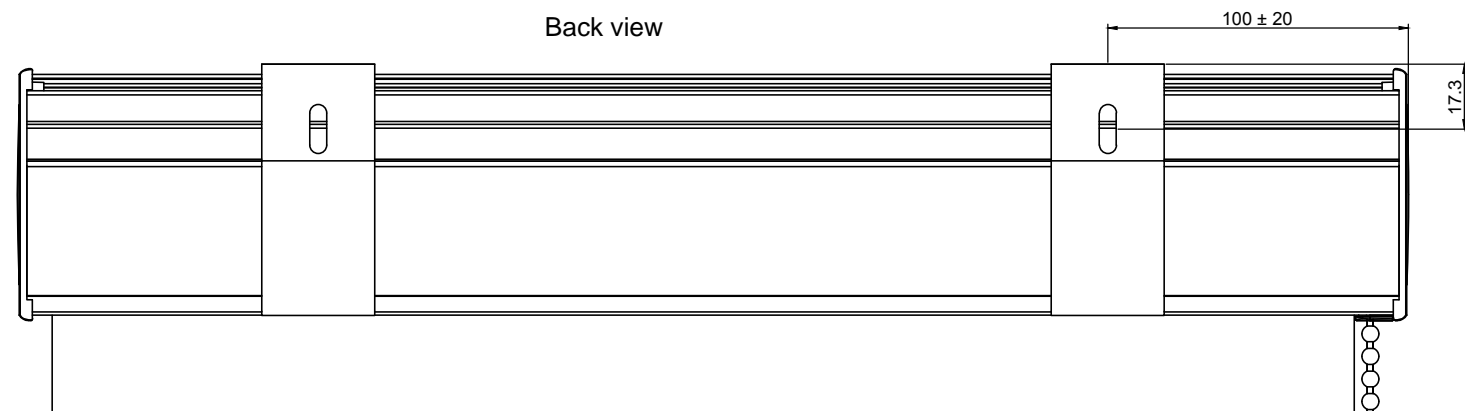

HunterDouglas

HUNTER DOUGLAS EUROPE B.V. Architectural Projects

Window Coverings	Ceilings	Sun Control	Façades

Format:	Scale:	Date:
A3	1 : 2	10-4-2015

Description:
471 EOS S Coffre S1 chainette

Product:
Roller Blind EOS 500

Series:
5-470

Drawing number:
EOS 5-471

Revision:
00