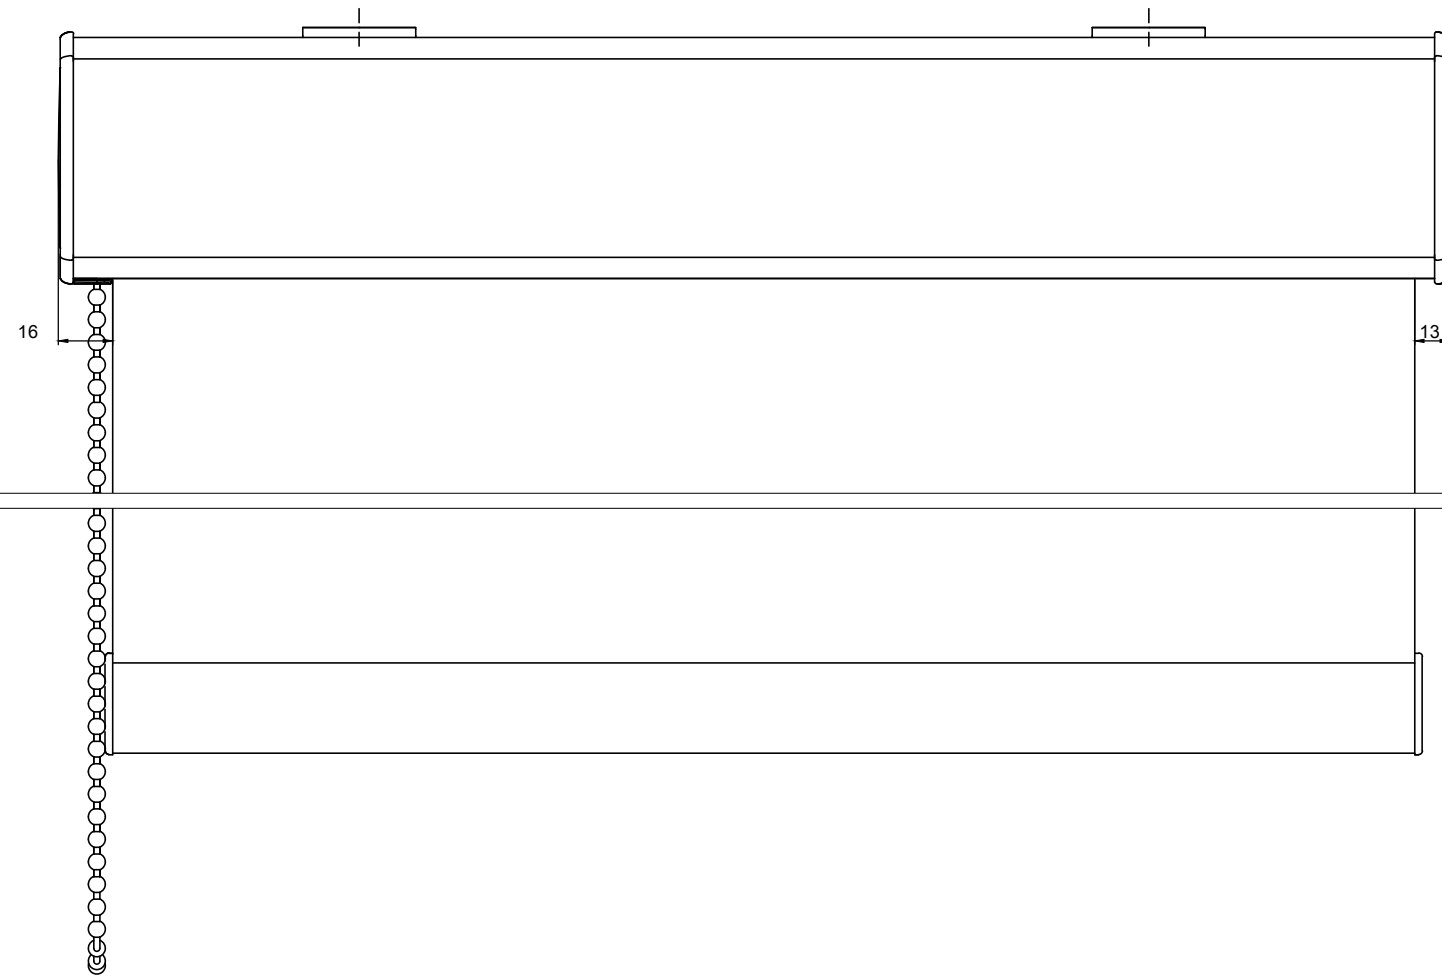

Side view

Front view

Side view

front roll (optional)

Top view

Back view

HunterDouglas

HUNTER DOUGLAS EUROPE B.V. Architectural Projects

Window Coverings	Ceilings	Sun Control	Façades
------------------	----------	-------------	---------

Format:	Scale:	Date:
A3	1 : 2	10-4-2015

Description:
471 EOS S Coffre S1 chainette

Product:
Roller Blind EOS 500