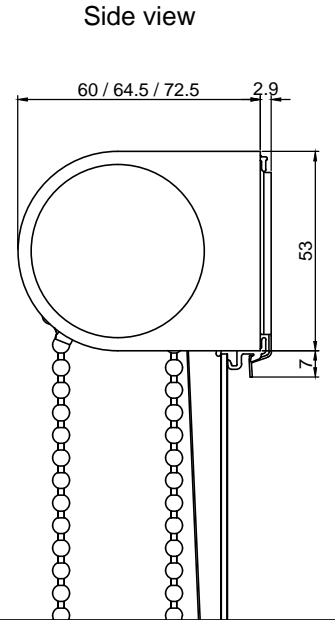

Top fix Front view

Back fix Front view

Top view

Top view

HunterDouglas

HUNTER DOUGLAS EUROPE B.V. Architectural Projects

Window Coverings | Ceilings | Sun Control | Façades

Format:	Scale:	Date:
A3	1 : 2	10-4-2015

Description:
421 EOS S chainette guidé avec profil de montage face/plafond

Product: Roller Blind EOS 500

Series: 5-420

Drawing number: EOS 5-421 + guiding

Revision: 00