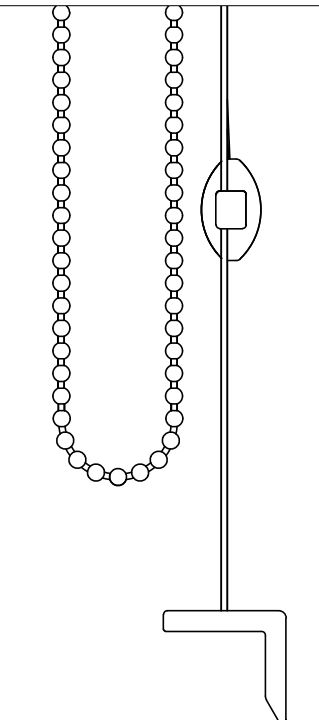

Top fix Front view

Back fix Front view

Top view

Top view

HunterDouglas

HUNTER DOUGLAS EUROPE B.V. Architectural Projects

Window Coverings | Ceilings | Sun Control | Façades

Format:	Scale:	Date:
A3	1 : 2	10-4-2015

Description:
421 EOS S chainette guidé avec profil de montage face/plafond

Product: Roller Blind EOS 500

Series: 5-420

Drawing number: EOS 5-421 + guiding

Revision: 00