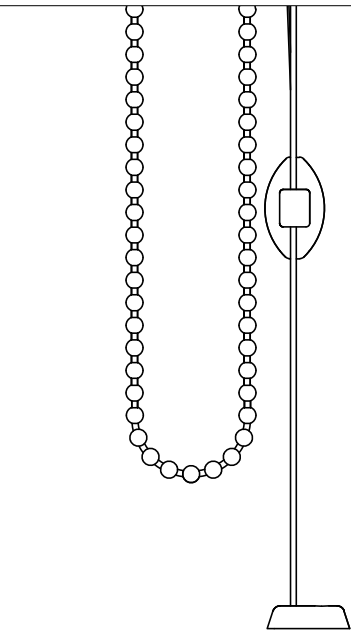

Top fix Front view

Back fix Front view

Top view

Top view

HunterDouglas

HUNTER DOUGLAS EUROPE B.V. Architectural Projects

Window Coverings | Ceilings | Sun Control | Façades

Format:	Scale:	Date:
A3	1 : 2	10-4-2015

Description:
421 EOS S chainette guidé avec profil de montage face/plafond

Product: Roller Blind EOS 500

Series: 5-420

Drawing number: EOS 5-421 + guiding

Revision: 00